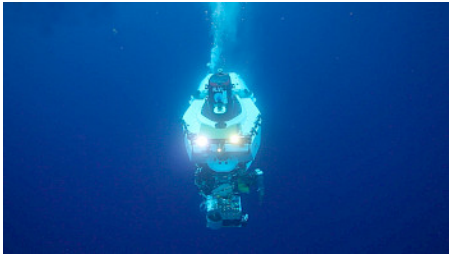

DEEPWATER HORIZON - THE AFTERMATH

by Beatrice Tillmann

CAST AND CREW

DIRECTOR Beatrice Tillmann

Germany 2011

90 min

FORMAL CATEGORIES

Current Affairs, Sustainability,